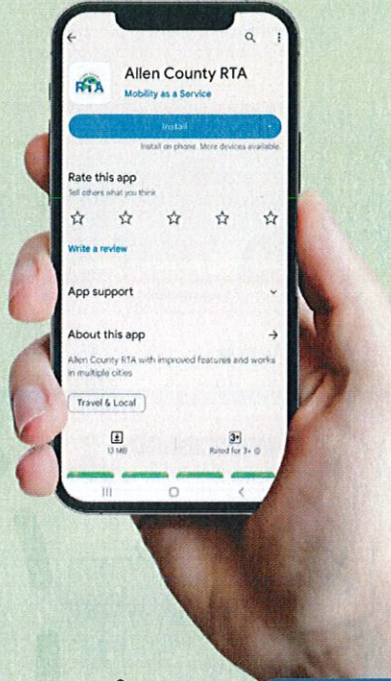

# Rider Card

## Install the App

- Find **Allen County RTA** on the Google play store or the App store
- Download the app and grant the necessary permissions

## Login or Register

You have the option to proceed with Google/Apple sign-in

Feel free to establish a new **Allen County RTA** account if you prefer

If you already have an account, you can simply log in

Download the Allen County RTA App today