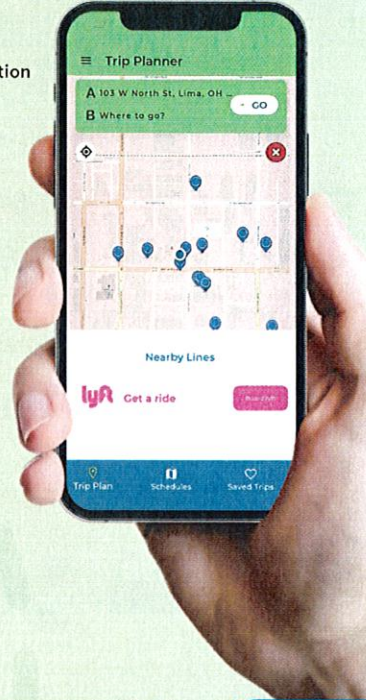

## Install the App

- Find **Allen County RTA** on the Google play store or the App store
- Download the app and grant the necessary permissions

## Login or Register

You have the option to proceed with Google/Apple sign-in

Feel free to establish a new **Allen County RTA** account if you prefer

If you already have an account, you can simply log in

Download the Allen County RTA App today

## Plan a Trip

- Navigate to the trip planner page and input your starting point and destination
- The app displays various route options and recommendations