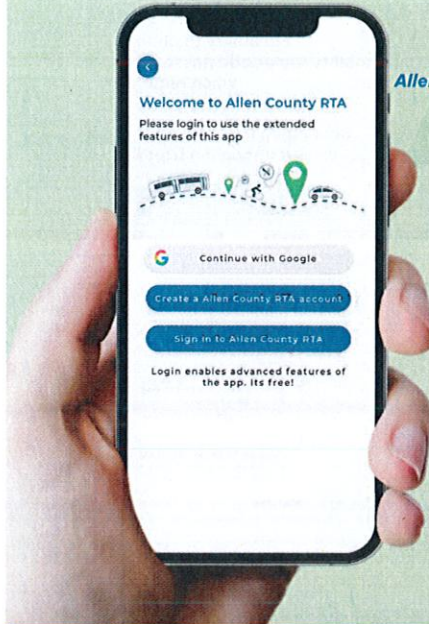

## Install the App

- Find **Allen County RTA** on the Google play store or the App store
- Download the app and grant the necessary permissions

## Login or Register

You have the option to proceed with Google/Apple sign-in

Feel free to establish a new **Allen County RTA** account if you prefer

If you already have an account, you can simply log in

Download the Allen County RTA App today

## Plan a Trip

- Navigate to the trip planner page and input your starting point and destination
- The app displays various route options and recommendations