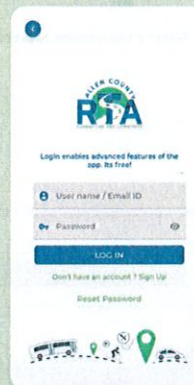

## Install the App

- Find **Allen County RTA** on the Google play store or the App store
- Download the app and grant the necessary permissions

## Login or Register

You have the option to proceed with Google/Apple sign-in

Feel free to establish a new **Allen County RTA** account if you prefer

If you already have an account, you can simply log in

Download the Allen County RTA App today