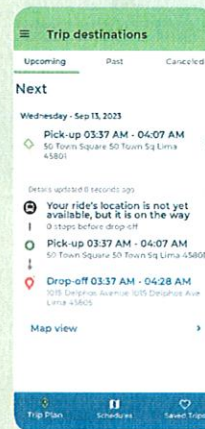

## Plan a Trip

- Navigate to the trip planner page and input your starting point and destination
- The app displays various route options and recommendations

## Book a Ride

Booking microtransit made easy

Flexibility to change mobility aid or add passengers when required

Scheduled trips will appear in your upcoming trips list

Download the Allen County RTA App today