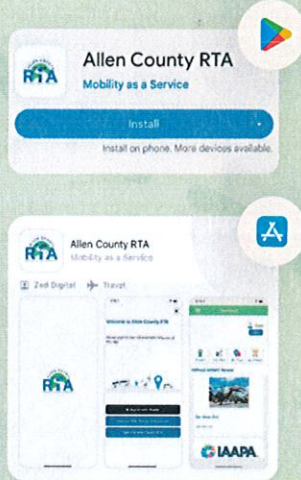

# Rider Card

## Install the App

- Find **Allen County RTA** on the Google play store or the App store
- Download the app and grant the necessary permissions

## Login or Register

You have the option to proceed with Google/Apple sign-in

Feel free to establish a new **Allen County RTA** account if you prefer

If you already have an account, you can simply log in

Download the Allen County RTA App today