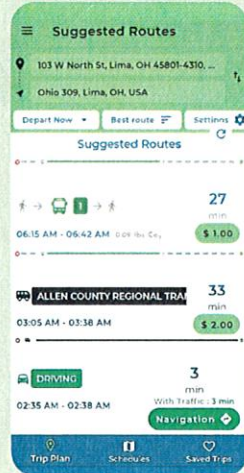

Download the Allen County RTA App today

## Plan a Trip

- Navigate to the trip planner page and input your starting point and destination
- The app displays various route options and recommendations