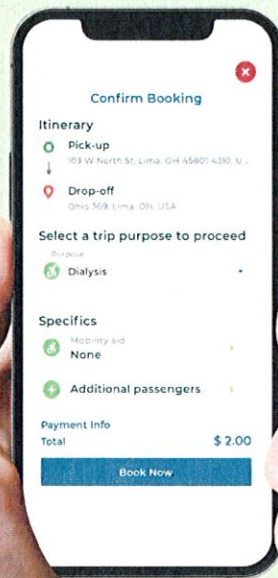

## Plan a Trip

- Navigate to the trip planner page and input your starting point and destination
- The app displays various route options and recommendations

## Book a Ride

Booking microtransit made easy

Flexibility to change mobility aid or add passengers when required

Scheduled trips will appear in your upcoming trips list

Download the Allen County RTA App today